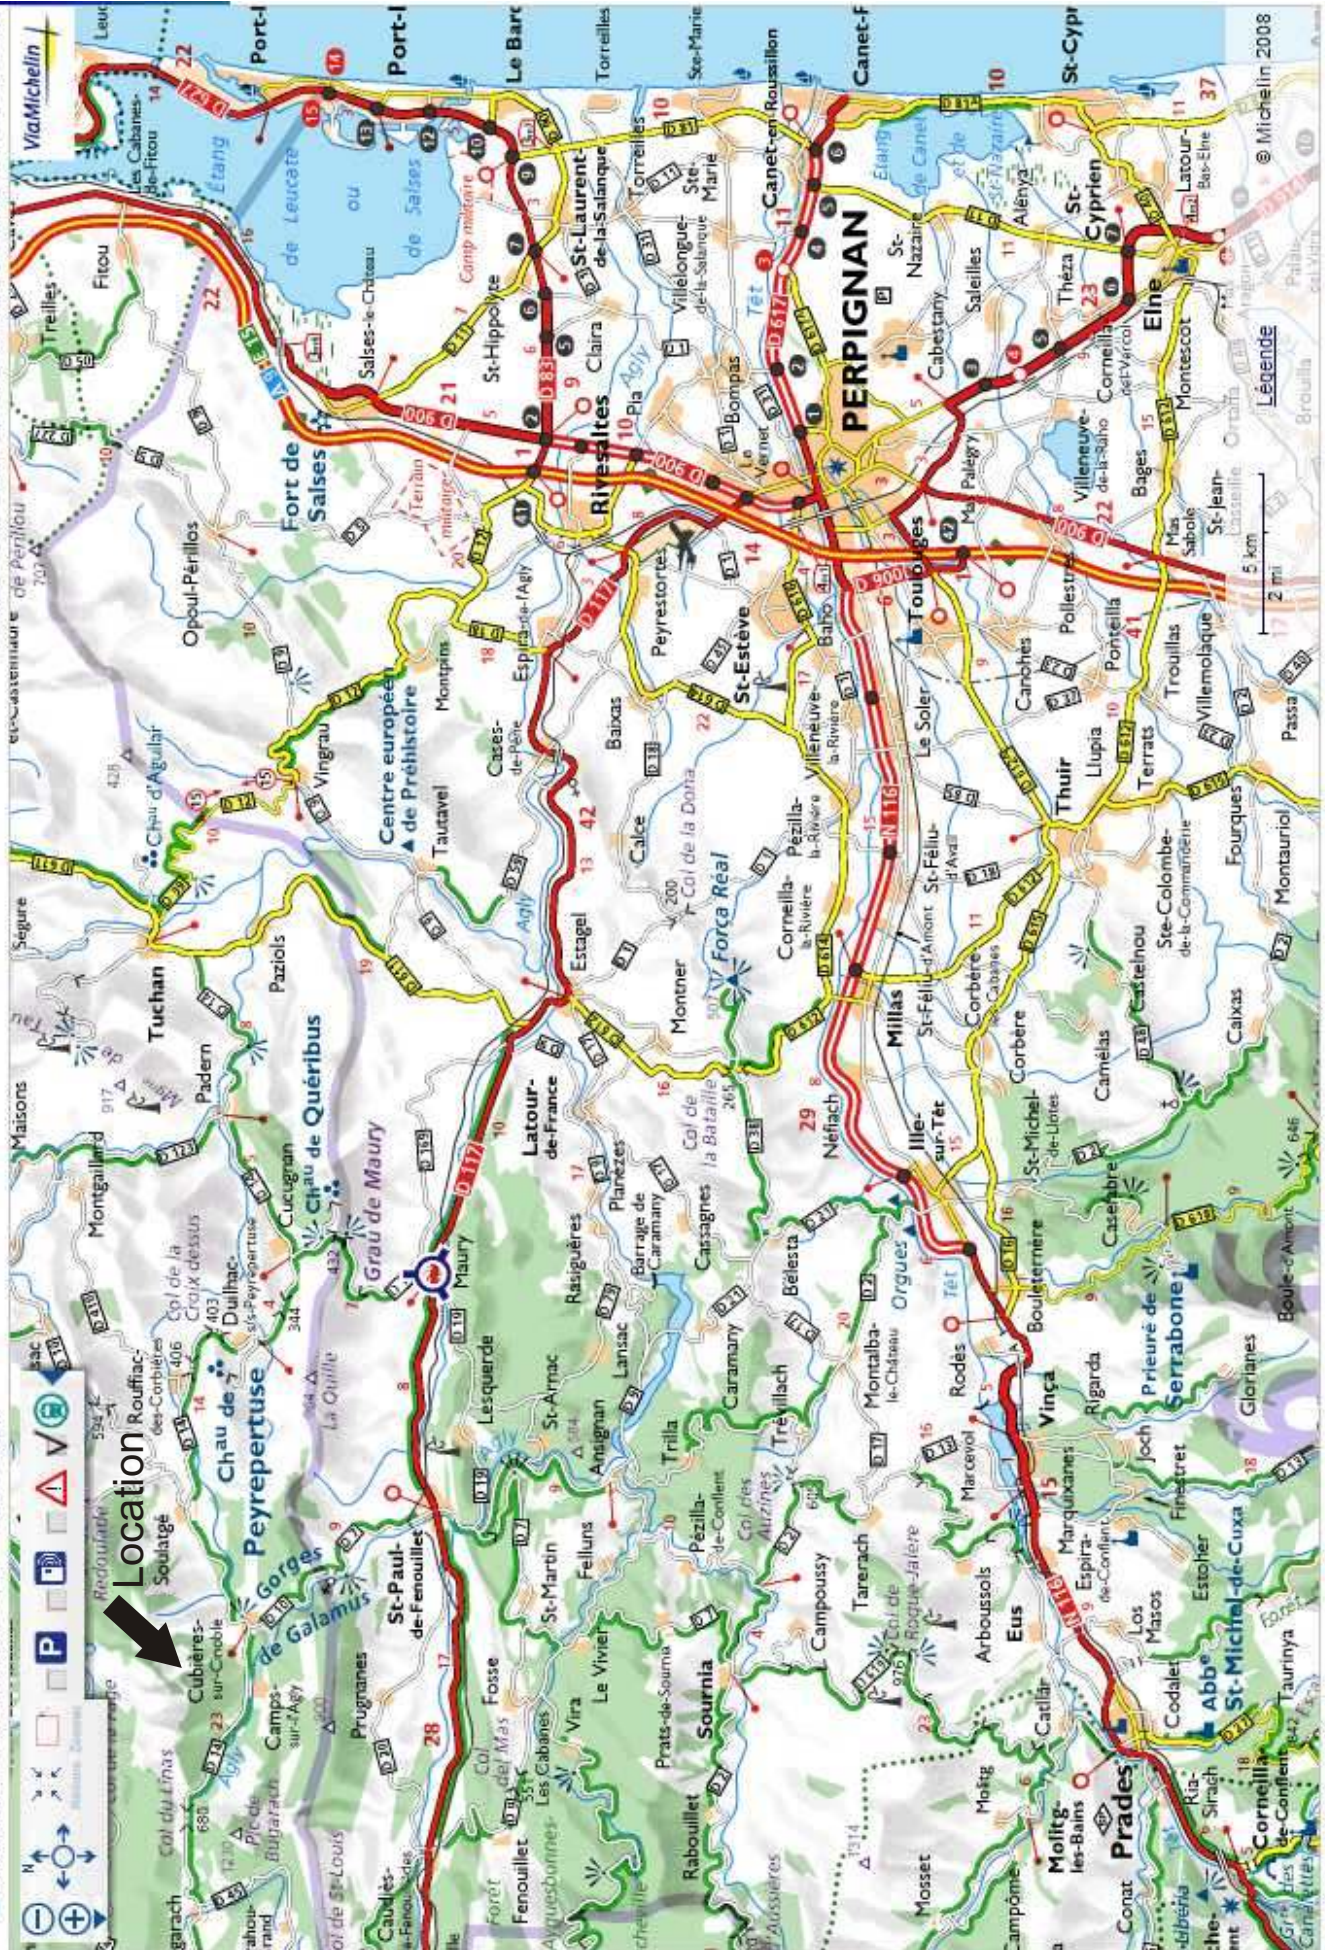

Air company Ryanair:
www.ryanair.com

By Train:

From Barcelona & Gerona (Spain)

There is train lines from Barcelona & Girona to Perpignan.
Some of them are direct lines. But there are also train lines to Cerbere.
City on the French border with Spain from where you can continue your trip to Perpignan.
Train lines to Cerbere and from Cerbere to Perpignan are more often.

From Perpignan (France)

There is Public BUS who can bring you to Saint Paul de Fenouillet,
which is a closest city to Cubieres sur Cinoble (Party Location).

If you come by train to Perpignan:

Bus station is 20 minutes by walk from the train station

BUS timetable from Perpignan to Saint Paul de Fenouillet and back.
BUS is running from Monday to Sunday.

By Car & Vans (Road):

Final Destination: Cubieres sur Cinoble 11190

If coming from Perpignan take direction to Maury than follow signs to Cubieres sur Cinoble 11190

PLEASE if you are coming from direction Perpignan on Maury turn on the way to Cucugnan.
PLEASE don't pass the way to Saint Paul de Fenouillet.

Imprimer | Envoyer cette carte par e-mail

Utiliser cette carte par défaut | Créer un lien vers cette carte