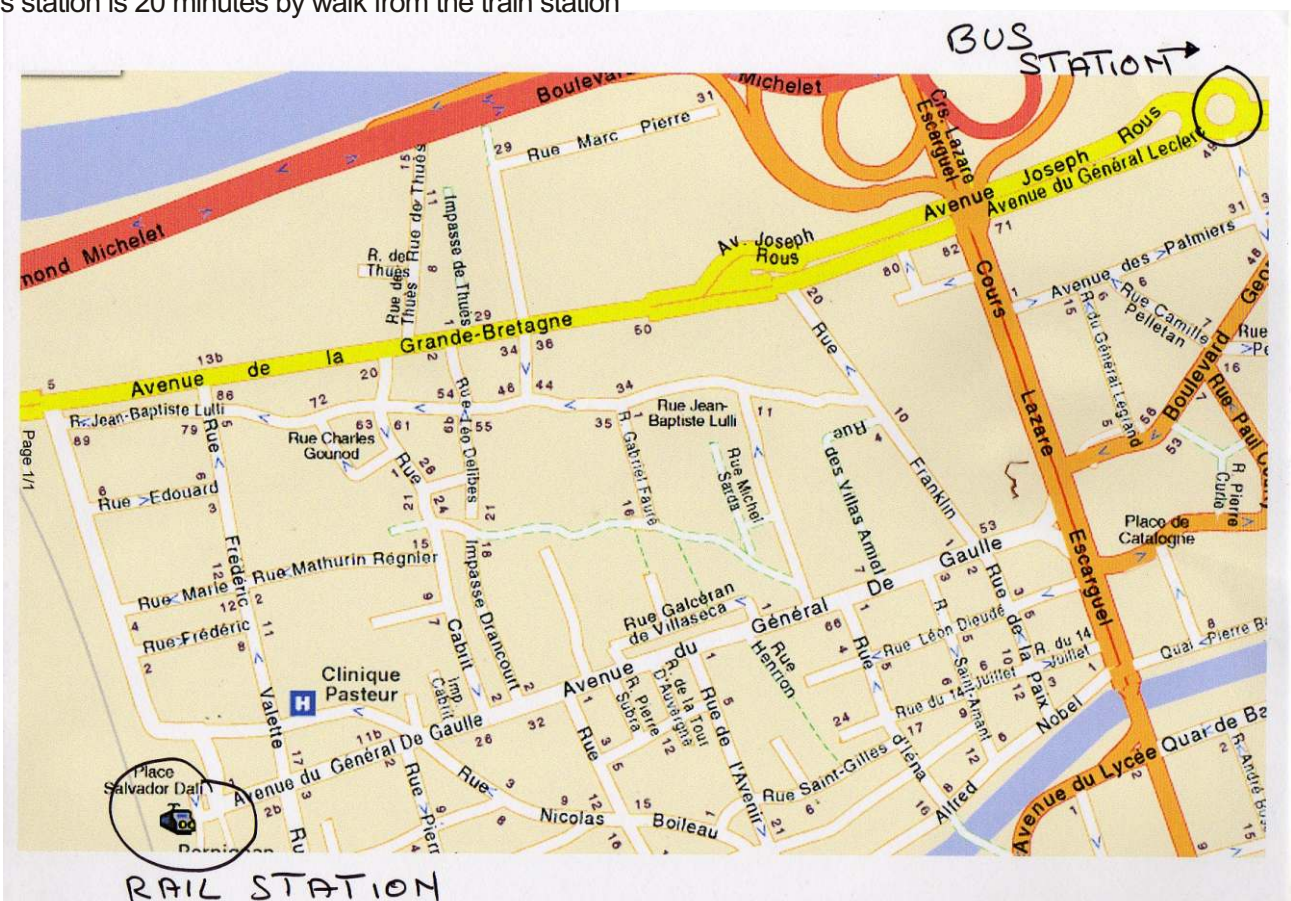

Air company Ryanair:
www.ryanair.com

By Train:

From Barcelona & Gerona (Spain)

There is train lines from Barcelona & Girona to Perpignan.
Some of them are direct lines. But there are also train lines to Cerbere.
City on the French border with Spain from where you can continue your trip to Perpignan.
Train lines to Cerbere and from Cerbere to Perpignan are more often.

From Perpignan (France)

There is Public BUS who can bring you to Saint Paul de Fenouillet,
which is a closest city to Cubieres sur Cinoble (Party Location).

If you come by train to Perpignan:

Bus station is 20 minutes by walk from the train station

BUS timetable from Perpignan to Saint Paul de Fenouillet and back.
BUS is running from Monday to Sunday.

By Car & Vans (Road):

Final Destination: Cubieres sur Cinoble 11190

If coming from Perpignan take direction to Maury than follow signs to Cubieres sur Cinoble 11190

PLEASE if you are coming from direction Perpignan on Maury turn on the way to Cucugnan.
PLEASE don't pass the way to Saint Paul de Fenouillet.

Imprimer | Envoyer cette carte par e-mail

Utiliser cette carte par défaut | Créer un lien vers cette carte