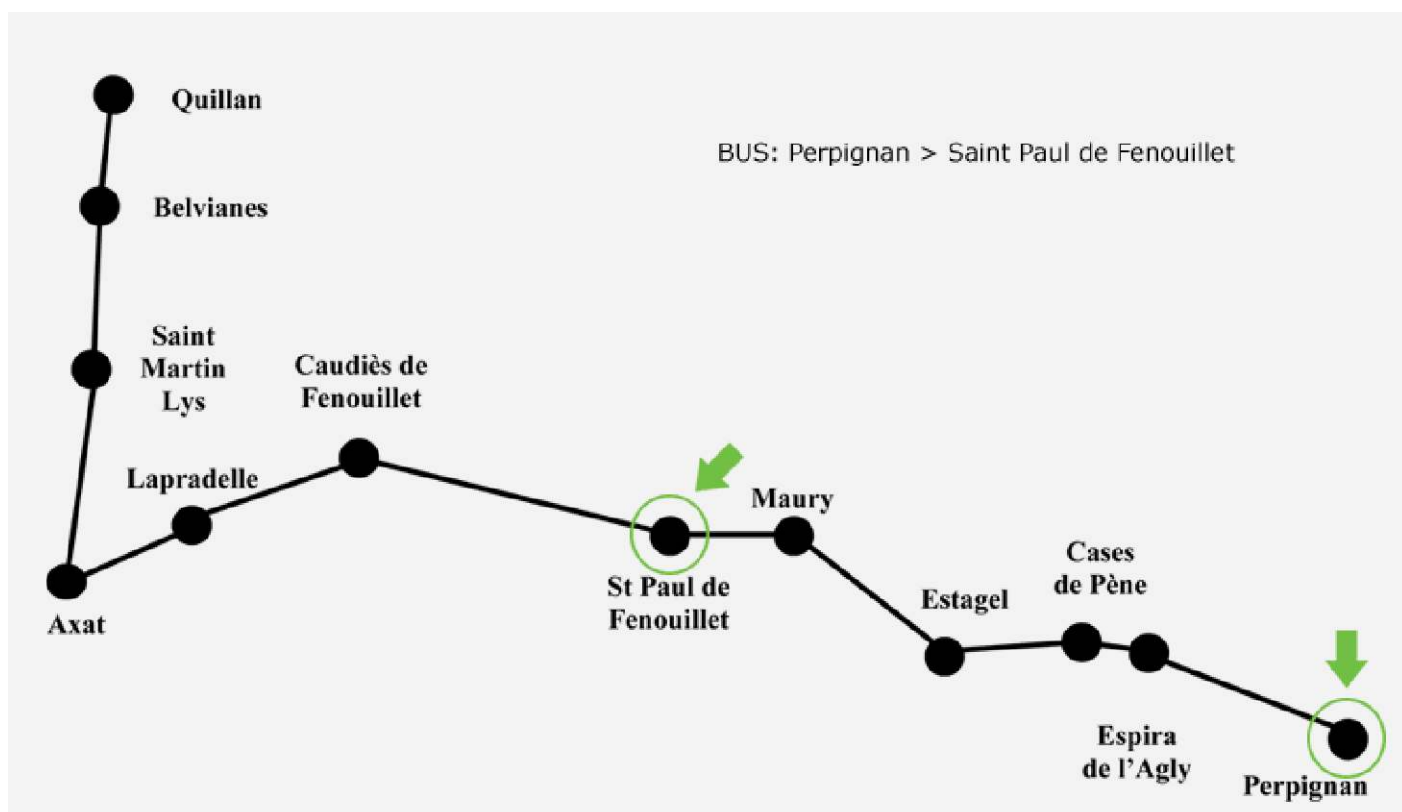

Air company Ryanair:
www.ryanair.com

By Train:

From Barcelona & Gerona (Spain)

There is train lines from Barcelona & Girona to Perpignan.
Some of them are direct lines. But there are also train lines to Cerbere.
City on the French border with Spain from where you can continue your trip to Perpignan.
Train lines to Cerbere and from Cerbere to Perpignan are more often.

From Perpignan (France)

There is Public BUS who can bring you to Saint Paul de Fenouillet,
which is a closest city to Cubieres sur Cinoble (Party Location).

If you come by train to Perpignan:

Bus station is 20 minutes by walk from the train station

BUS timetable from Perpignan to Saint Paul de Fenouillet and back.
BUS is running from Monday to Sunday.

By Car & Vans (Road):

Final Destination: Cubieres sur Cinoble 11190

If coming from Perpignan take direction to Maury than follow signs to Cubieres sur Cinoble 11190

PLEASE if you are coming from direction Perpignan on Maury turn on the way to Cucugnan.
PLEASE don't pass the way to Saint Paul de Fenouillet.

Imprimer | Envoyer cette carte par e-mail

Utiliser cette carte par défaut | Créer un lien vers cette carte